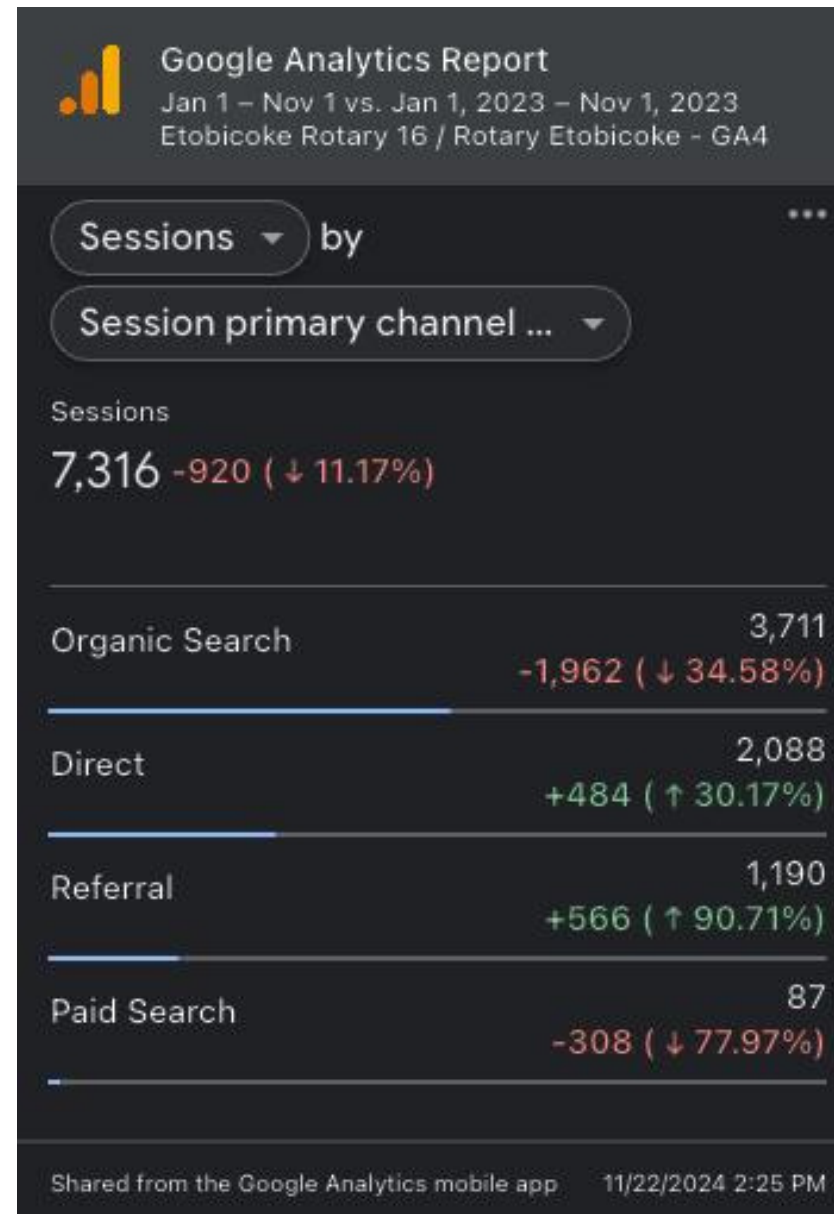

Data from 1 Jan to 1 Nov. 2024