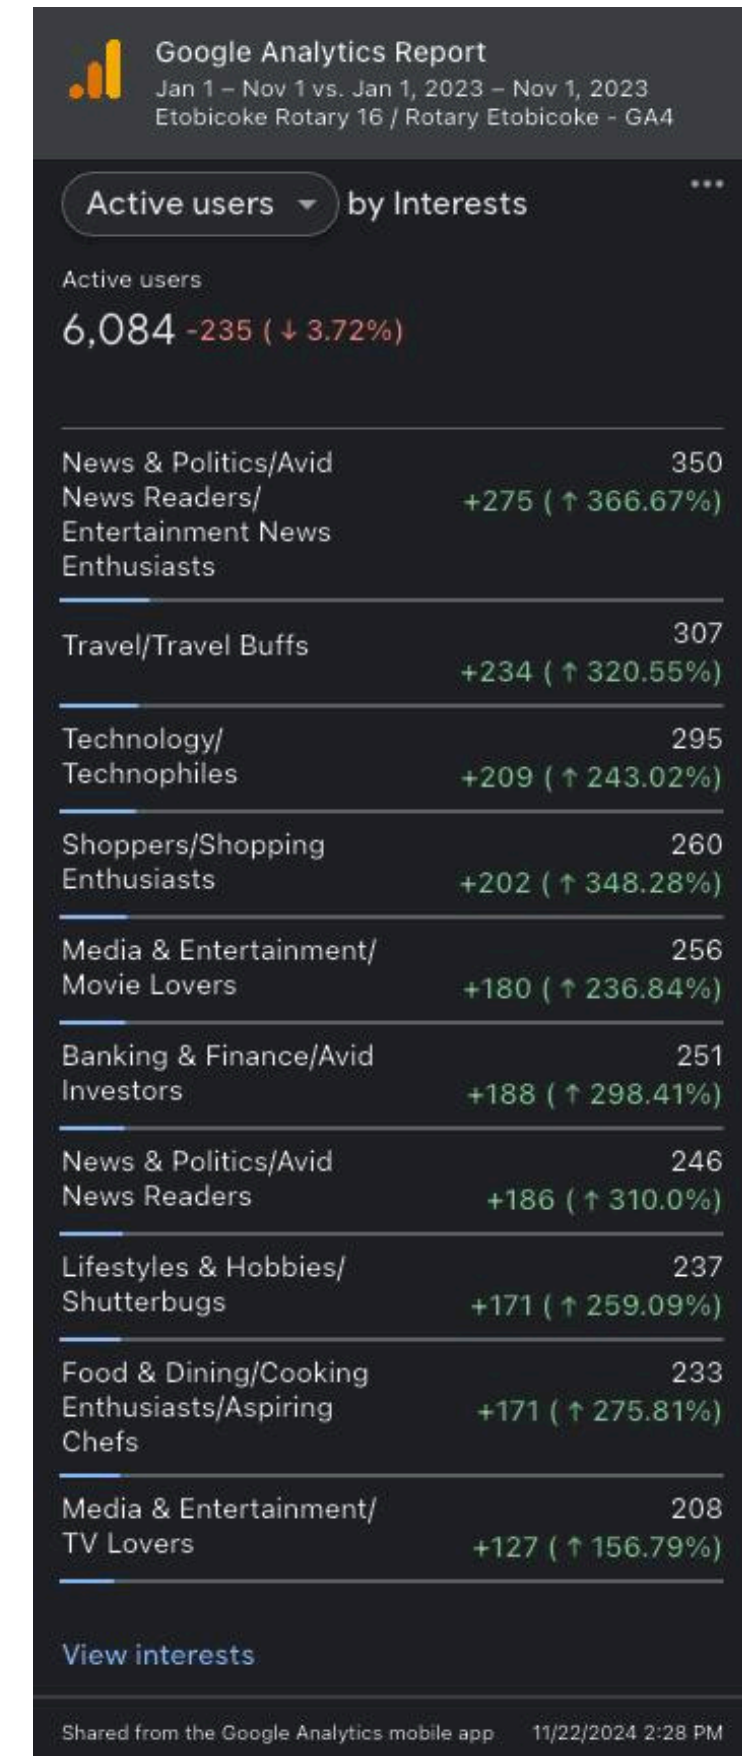

Data from 1 Jan to 1 Nov. 2024