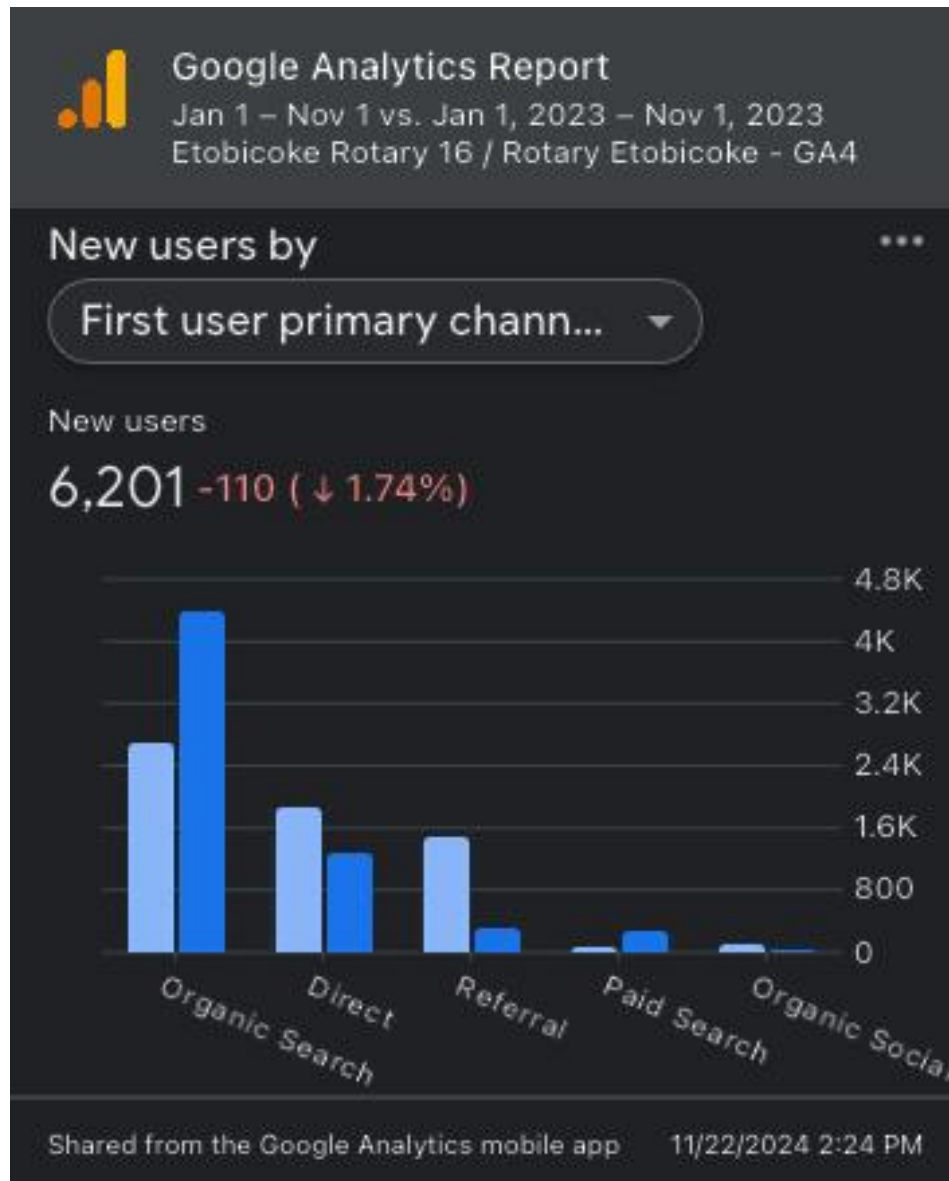

Data from 1 Jan to 1 Nov. 2024